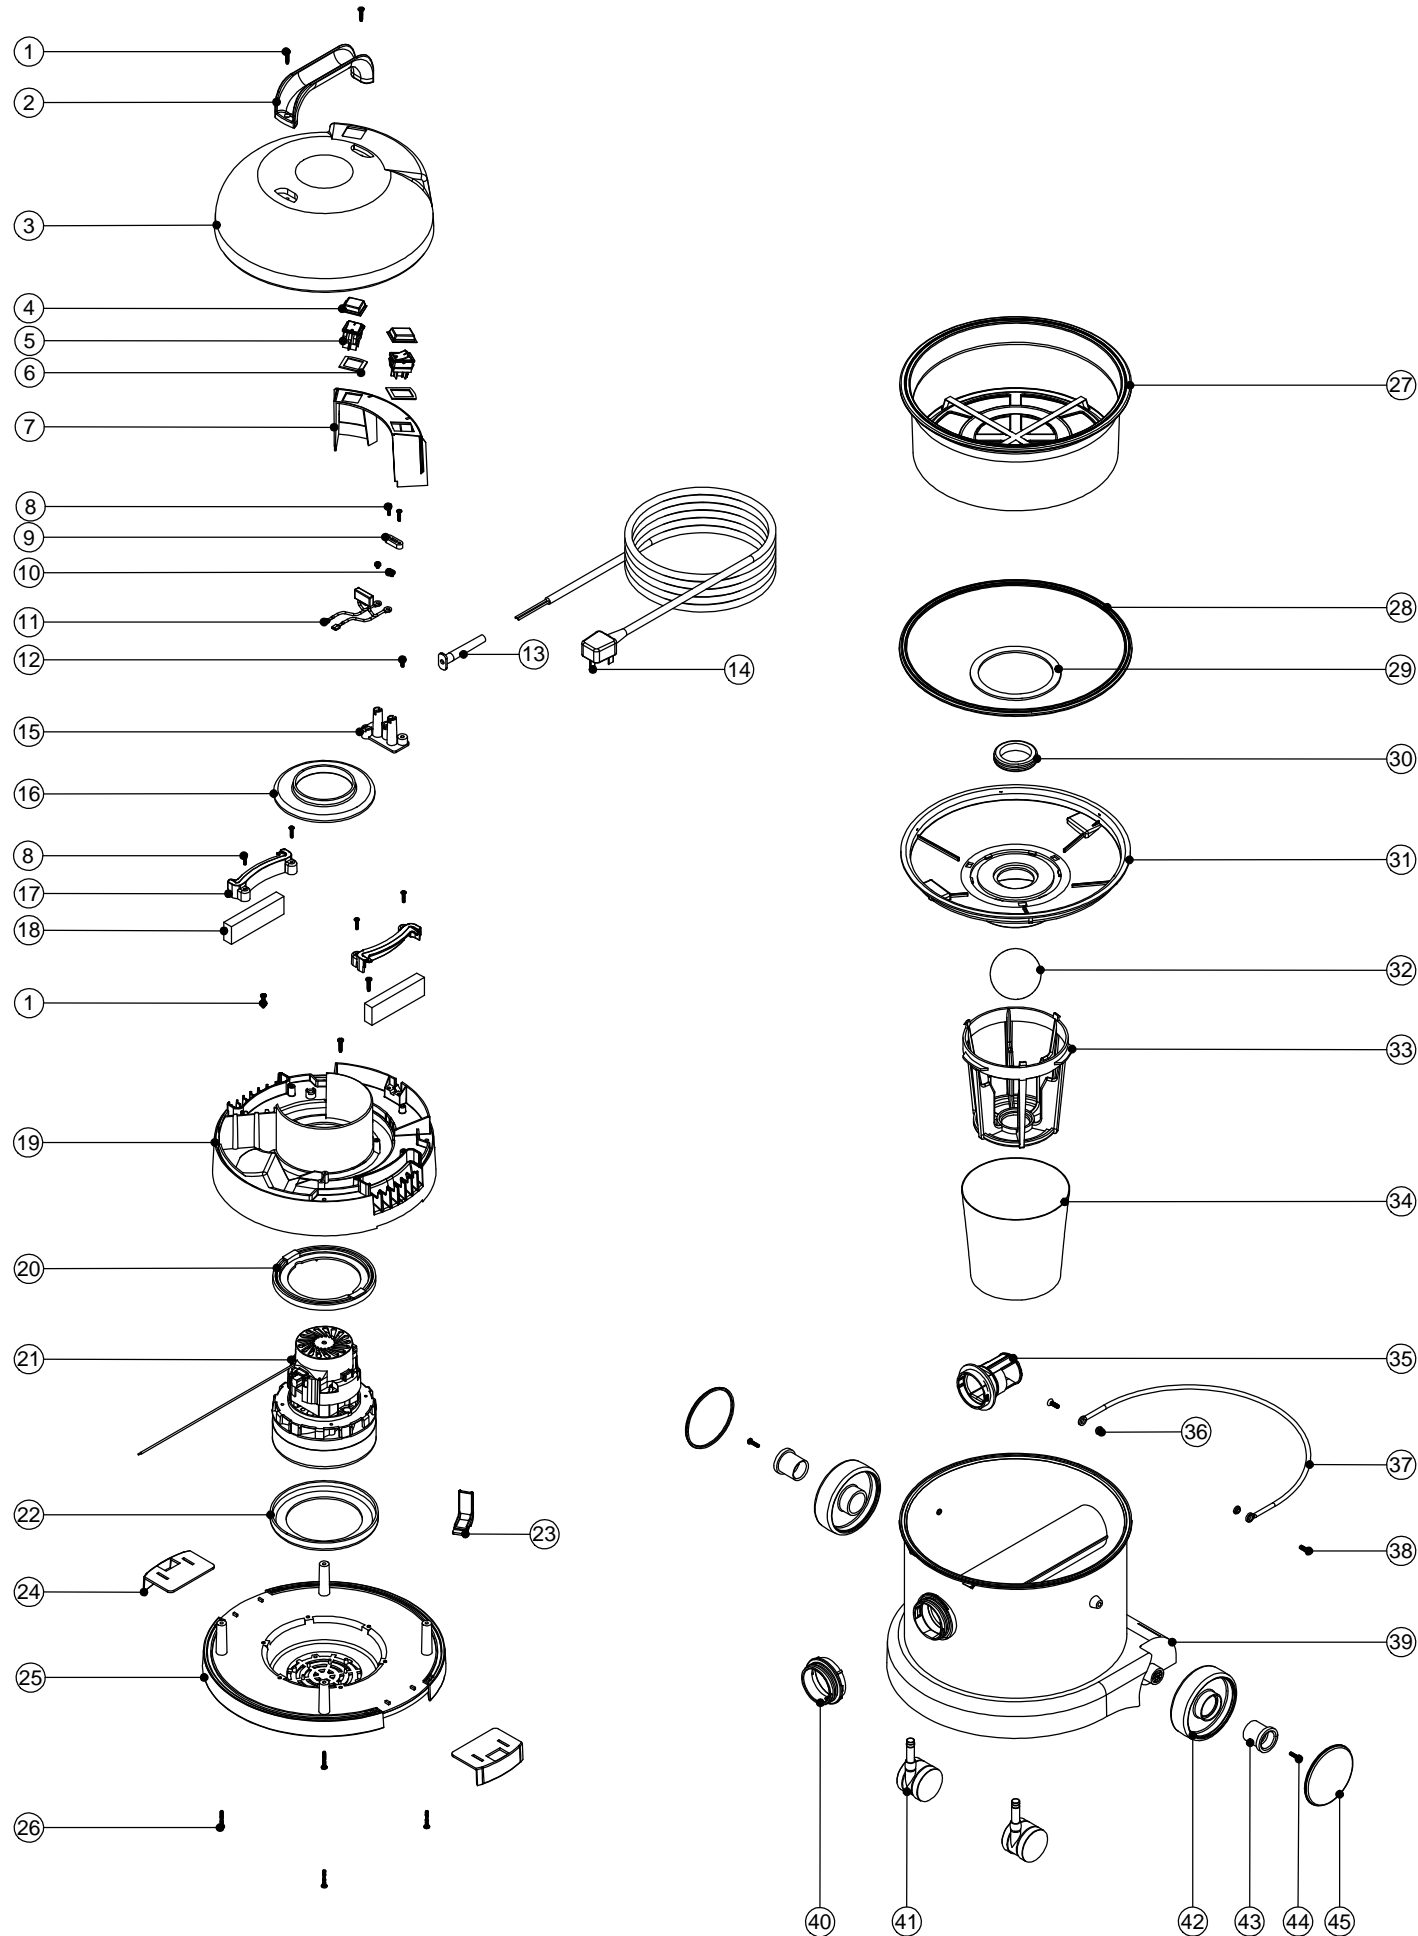

Numatic International Spare Parts

Model No: CVC370-2 EXPLODED DRAWING

234301
DRAWING: EXP-0732 ISS:A07
01/05/2012

NB: FOR WIRING SEE DRAWING: WD-0239

Numatic International Spare Parts

Model No: CVC370-2 EXPLODED DRAWING