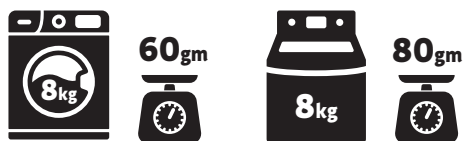

### DIRECTIONS FOR USE

Please **DO NOT** pour Ultra Enzyme directly onto clothes, make sure you dissolve the powder fully before adding the clothes.

**Front Loader (8kg):** 60gms per 8kg load

**Top Loader (8kg):** 80gms per 8kg load