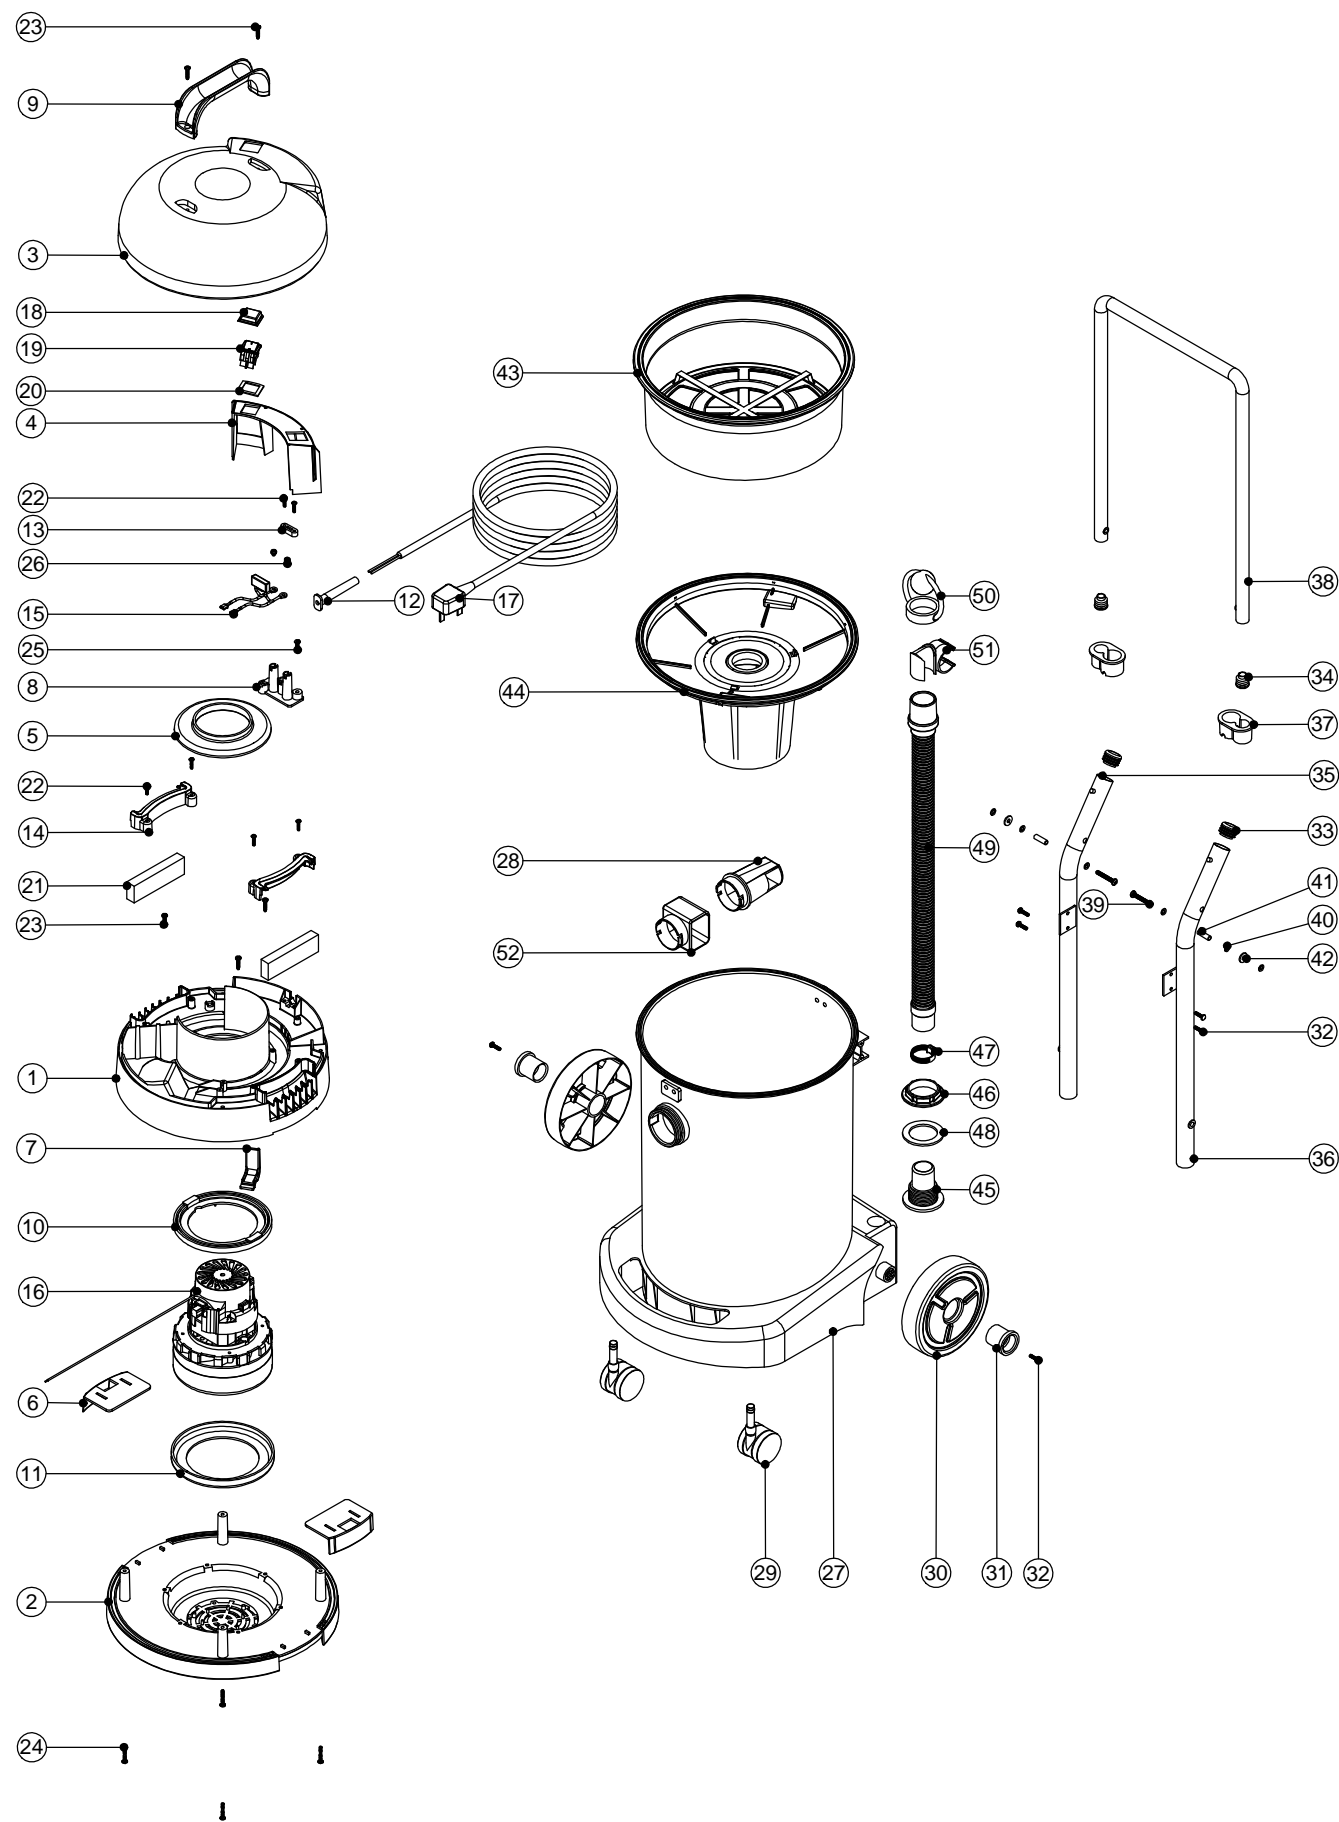

## Model No: WV 470-2 EXPLODED DRAWING

NB: FOR WIRING SEE DRAWING: WD-0239

234339  
DRAWING: EXP-0770 ISS:A10  
29/02/2012